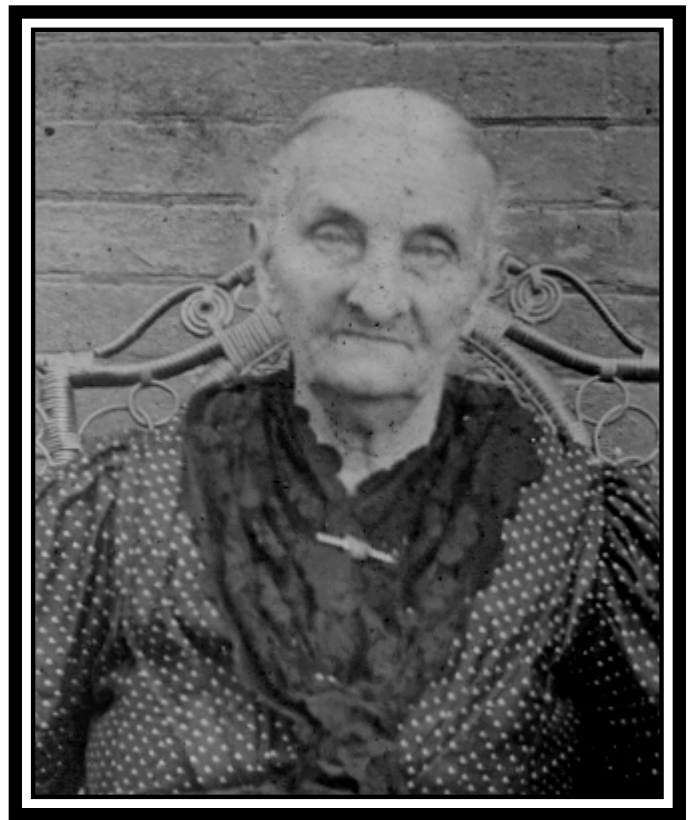

The Allen's

A Pictorial History.

This album was created by Terri Allen Bowen for the descendants of
Dorsey "Theodore" Allen & Amy Arnita Ellis Allen
and
Richard Allen III & Mary Kavenaugh

*Photo not
available*

*John Crown
d. Aug. 10. 1883*

*Margaret La Poore Crown
wife of John Crown*

*Dr. Edwin Beck Allen
b. 21 Oct. 1843 d. 24 April 1893*

*Margaret Suzanne Crown Allen
b. 20 Nov. 1845 d. 29 Sept. 1929*

These 2 pictures were pasted side by side on a single album page. (In the possession of Barry Boyce.) She is Margaret Crown, he is most likely her husband John Crown