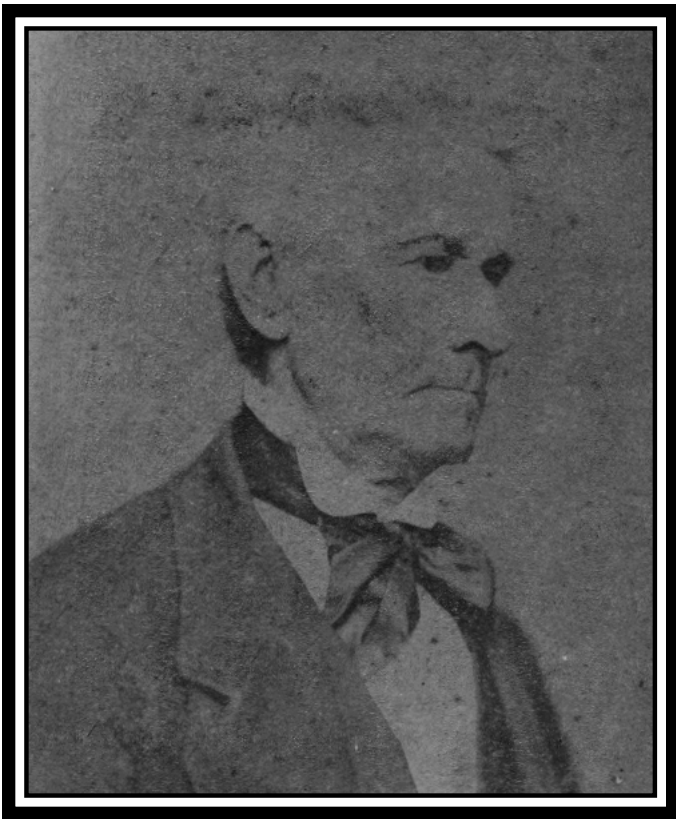

The Allen's

A Pictorial History.

This album was created by Terri Allen Bowen for the descendants of
Dorsey "Theodore" Allen & Amy Arnita Ellis Allen
and
Richard Allen III & Mary Kavenaugh

*Photo not
available*

*John Crown
d. Aug. 10. 1883*

*Margaret La Poore Crown
wife of John Crown*

*Dr. Edwin Beck Allen
b. 21 Oct. 1843 d. 24 April 1893*

*Margaret Suzanne Crown Allen
b. 20 Nov. 1845 d. 29 Sept. 1929*

These 2 pictures were pasted side by side on a single album page. (In the possession of Barry Boyce.) She is Margaret Crown, he is most likely her husband John Crown